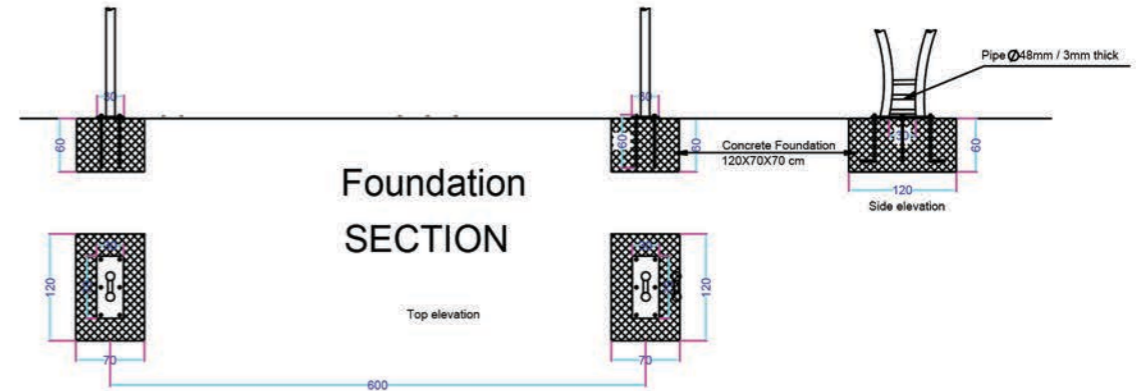

Front Elevation

Side Elevation

Top Elevation

Side - SECTION

Foundation SECTION

Shades Systems Est.

Saudi Arabia Jeddah 21531 P.O.Box ( 41960 )  
Tel: +966-126522617 Fax: +966-126579048

Western Region