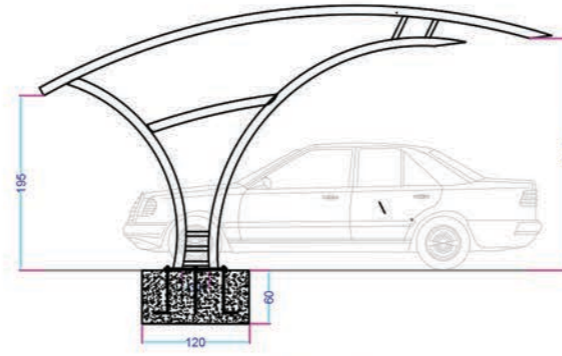

Front Elevation

Side Elevation

Top Elevation

Side - SECTION

Foundation SECTION

Shades Systems Est.

Saudi Arabia Jeddah 21531 P.O.Box ( 41960 )  
Tel: +966-126522617 Fax: +966-126579048

Western Region