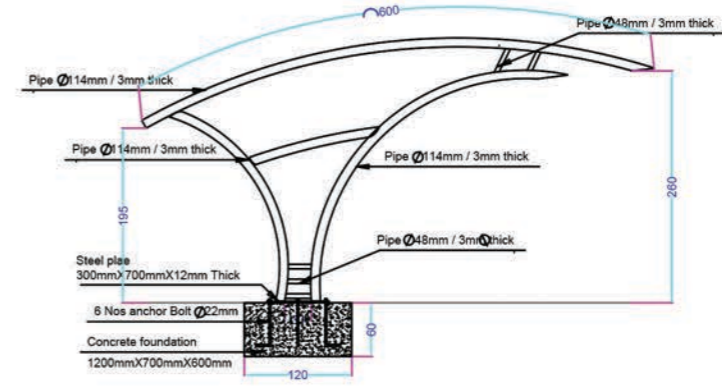

Front Elevation

Side Elevation

Top Elevation

Side - SECTION

Foundation SECTION

Shades Systems Est.

Saudi Arabia Jeddah 21531 P.O.Box ( 41960 )  
Tel: +966-126522617 Fax: +966-126579048

Western Region