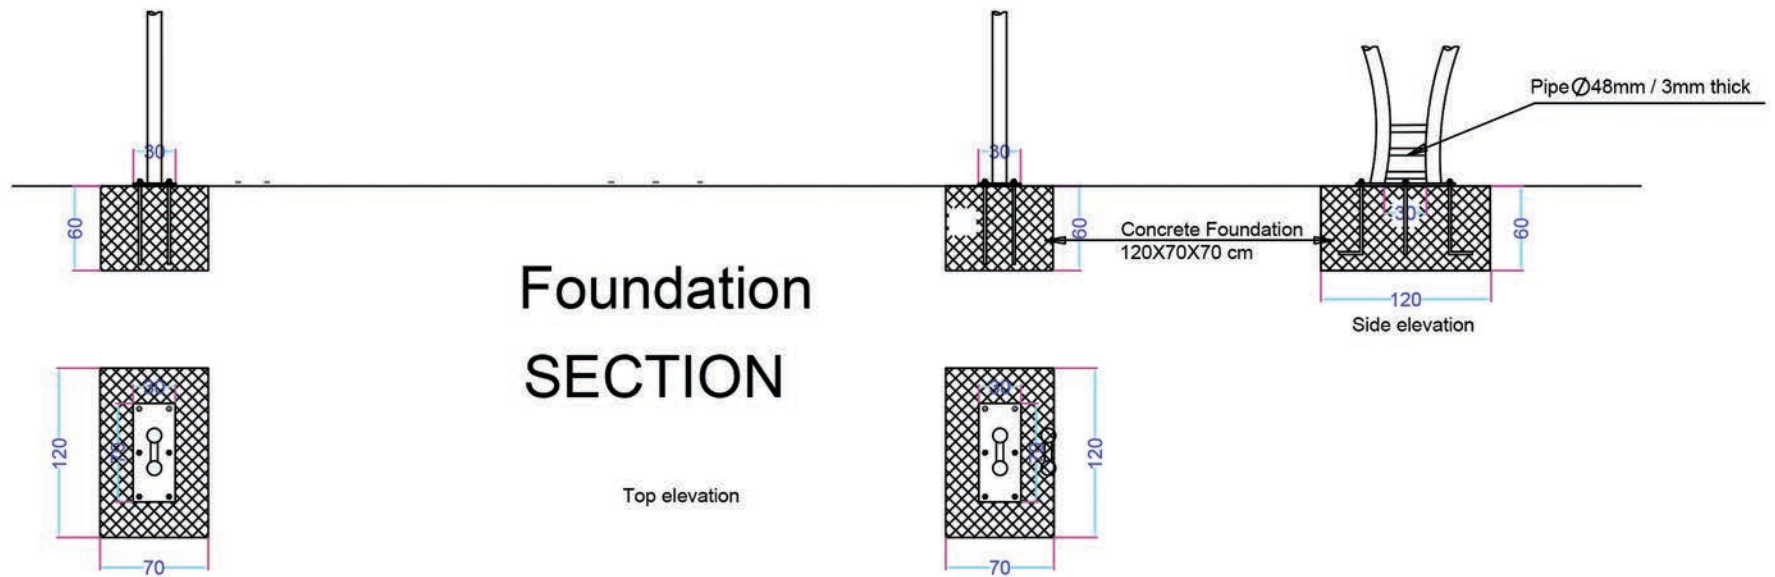

Side - SECTION

Foundation SECTION

Shades Systems Est.

Saudi Arabia Jeddah 21531 P.O.Box ( 41960 )  
Tel: +966-126522617 Fax: +966-126579048

Western Region

Mob: +966-551781010  
Mob: +966-553530073

Eastern Province