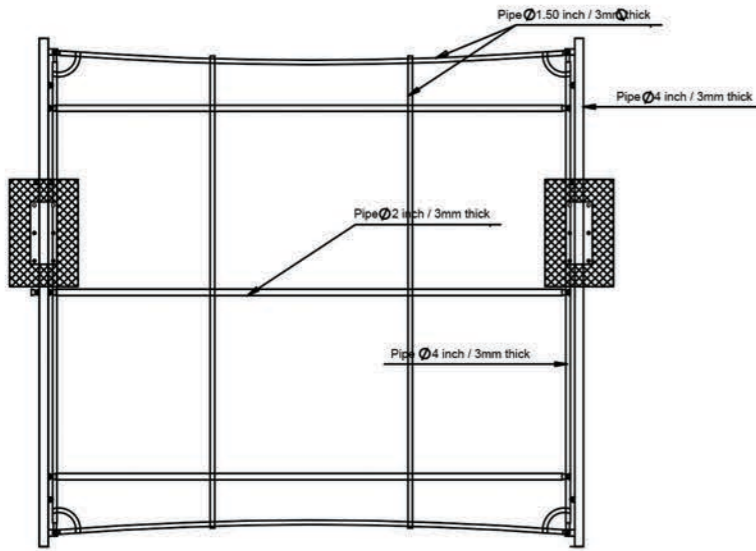

Front Elevation

Side Elevation

Top Elevation

Side - SECTION

Foundation SECTION

Shades Systems Est.

Saudi Arabia Jeddah 21531 P.O.Box ( 41960 )  
Tel: +966-126522617 Fax: +966-126579048

Western Region