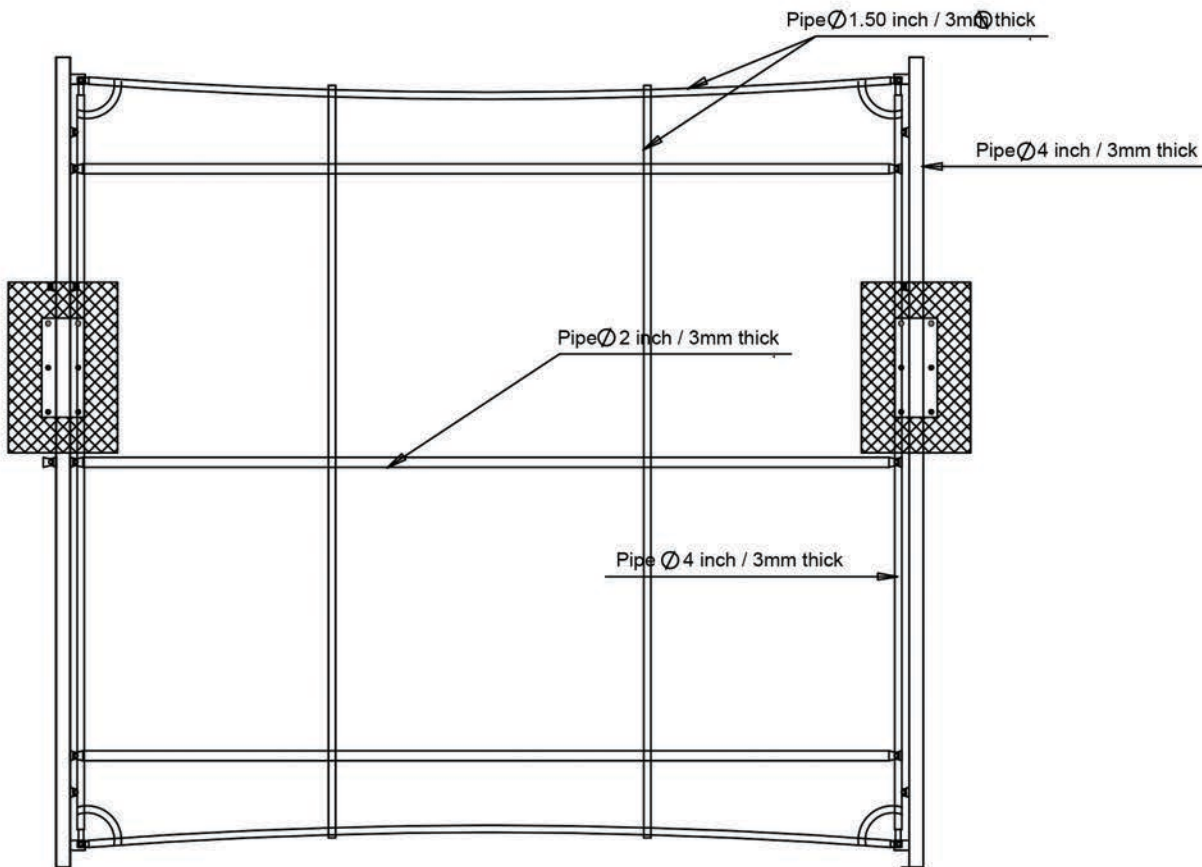

Top Elevation